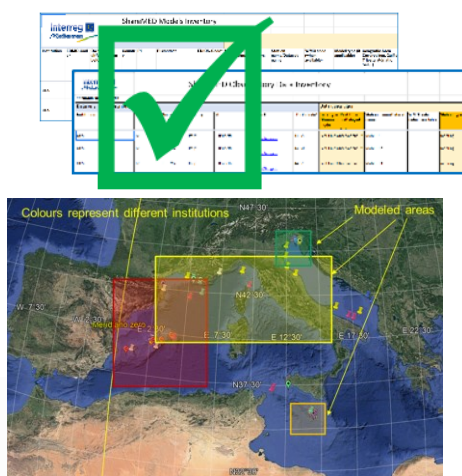

SHAREMED approach for data & information sharing:

Data + Model inventory

Data flow

GeoPortal/Atlas

EMODnet data used to build SHAREMED products

Data gathered within SHAREMED delivered to EMODnet

- ❖ Capitalization
 - ❖ Synergy
 - ❖ Long term durability
- **Win win approach!**