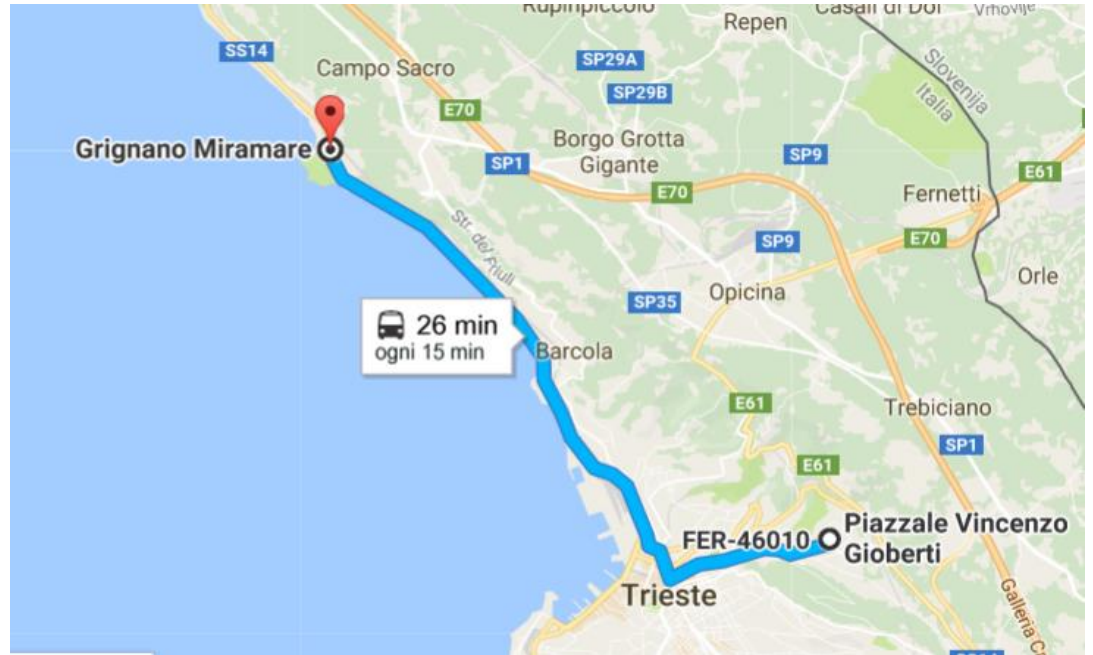

How to reach Adriatico Guest House (in Grignano, Miramare), hosting EMODnet Chemistry 3 Kick Off Meeting from the city center:

Take bus 6 direction Grignano.

Timetable and info on:

<http://www.triestetrasporti.it/orari-e-percorsi/linee-e-orari/linea-6>

It takes approximately 26 min. from the last bus station in Piazza V. Gioberti. It is recommended to take the bus close to the railway station (see map), it will then take approximately 20 minutes from the rail station.

Bus n.6:

Bus stop
Railway
station:

Morning schedule from the train station:

	08:15–08:31	16 min
	6	
	08:15 da Viale Miramare 5 (fr. Stazione C.)	
	 1 min	
	DETTAGLI	
<hr/>		
	08:35–08:51	16 min
	6	
<hr/>		
	08:45–09:01	16 min
	6	
<hr/>		
	09:00–09:16	16 min
	6	

Bus n. 6 schedule:

 TRIESTE TRASPORTI S.p.A. <small>Via dei Lavoratori, 2</small>		PIAZZALE GIOBERTI - V. GIULIA - V. BATTISTI V. CARDUCCI - P. OBERDAN - STAZIONE CENTRALE RAMARE - BARCOLA - GRIGNANO <small>possibile di variazioni per esigenze contingenti</small>	LINEA 6 FERIALE <small>DA LUNEDÌ A VENERDÌ</small>
From Trieste to kick off:		From kick off to Trieste:	
PARTENZE DA:	PIAZZALE GIOBERTI		
4		4	
5	11F 30 50	5	21G 36G 40
6	10 30 50	6	10 16G 30 46G 50
7	00N 05 11F 20 30 40N 50	7	15 16G 20P 25 35 55
8	05 15N 25 35 50	8	00P 05 15 35 40P 50
9	00N 10 20 35 50	9	05 20 35 50
10	05 20 35 50	10	05 20 35 50
11	05 20 35 50	11	05 20 35 50
12	05 20 35 50	12	05 20 35 50
13	05 20 35 50	13	05 20 35 50
14	05 20 35 50	14	05 20 35 50
15	05 20 35 50	15	05 20 35 50
16	05 20 35 50	16	05 20 35 50
17	05 20 35 50	17	05 20 35 50
18	05 20 35 50	18	05 20 35 50
19	05 20 35 50	19	05 20 35 50
20	05 20 25E 40 50E	20	05 20 35 50
21	10E 25C 25E 45L	21	05B 30A
22	20C	22	00B
23	10I 50C	23	30B
24		24	
1		1	